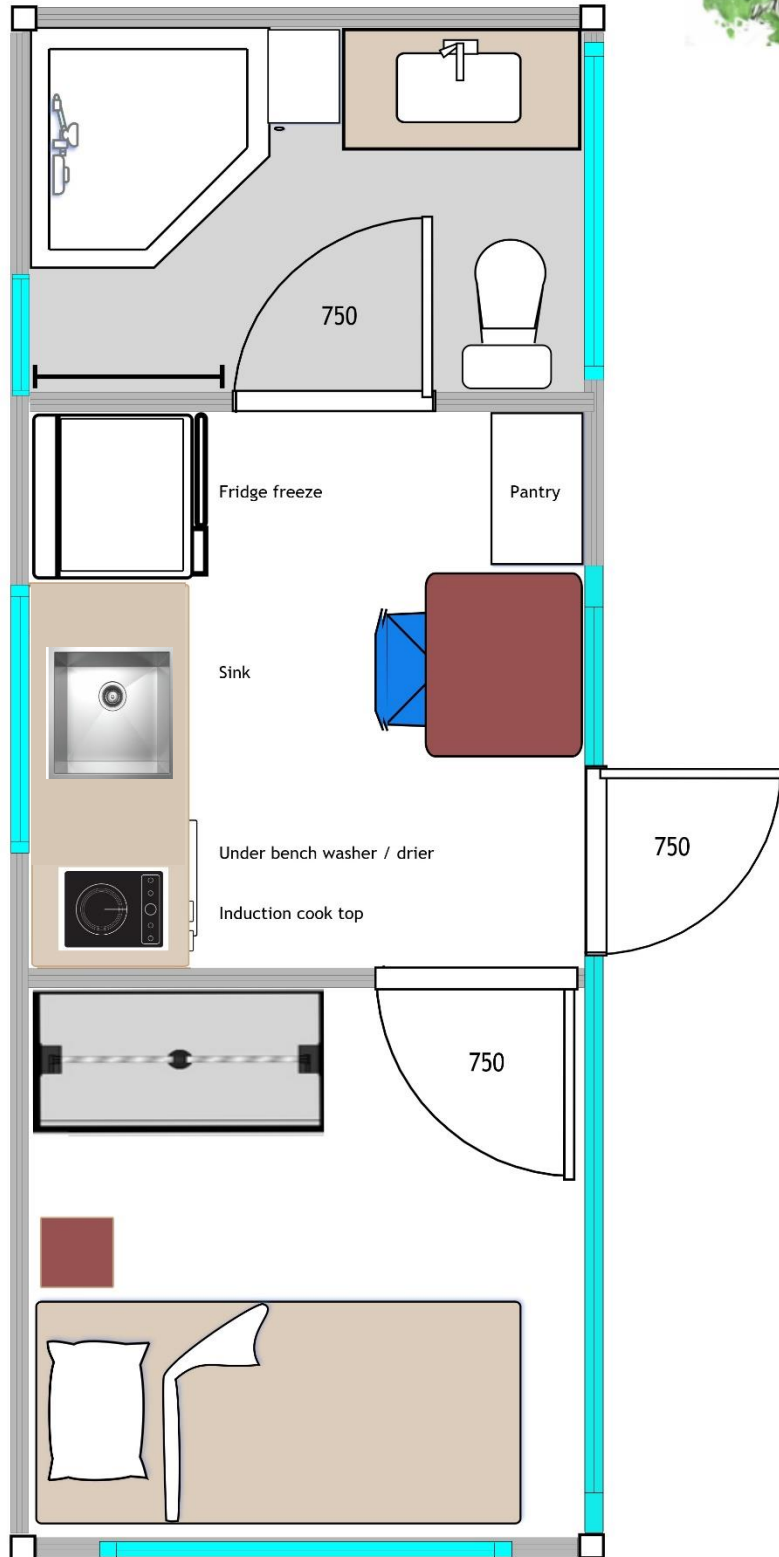

# OUR HOUSE YOUR HOME

Modulare HAUS is exclusively distributed by NZ Construction Ltd.

Our HAUS 

**1 Bedroom**  
**1 Bath**  
**13 m<sup>2</sup>**  
**5.8 x 2.25**

Artist's impression only

Furniture shown is not included in this house option

Furniture and trees shown are for scale purposes only

Dimensions are provisional based on data supplied at the time of draughting

Our HAUS 

**1 Bedroom**  
**1 Bath**  
**13 m<sup>2</sup>**  
**5.8 x 2.25**

Robust-Modern-Comfortable-Secure

Robust-Modern-Comfortable-Secure

**1 Bedroom**  
**1 Bath**  
**26 m<sup>2</sup>**  
**11.6 x 2.25**

Artist impression only

Furniture shown is not included in this house option

Furniture and trees shown are for scale purposes only

Dimensions are provisional based on data supplied at the time of draughting

Our HAUS 

**2 Bedroom  
1 Bath  
52 m<sup>2</sup>  
11.6 x 4.5**

Artist impression only