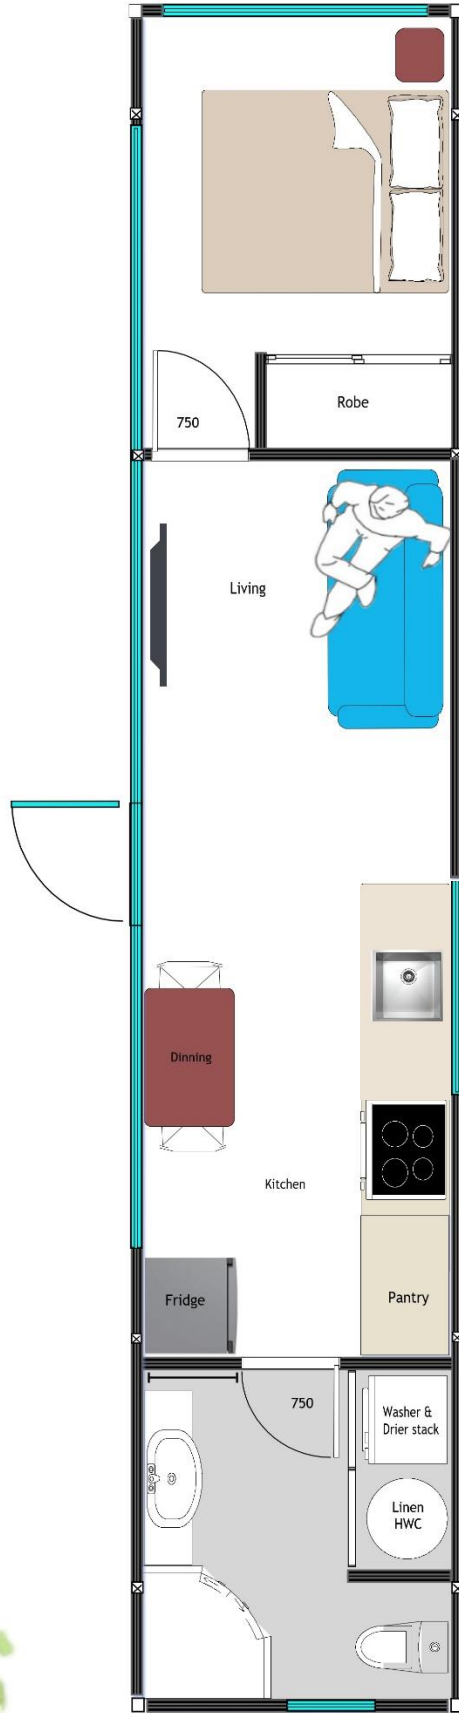

Furniture and trees shown are for scale purposes only

Dimensions are provisional based on data supplied at the time of draughting

Our HAUS 

**1 Bedroom**  
**1 Bath**  
**13 m<sup>2</sup>**  
**5.8 x 2.25**

Robust-Modern-Comfortable-Secure

Robust-Modern-Comfortable-Secure

**1 Bedroom**  
**1 Bath**  
**26 m<sup>2</sup>**  
**11.6 x 2.25**

Artist impression only

Furniture shown is not included in this house option

Furniture and trees shown are for scale purposes only

Dimensions are provisional based on data supplied at the time of draughting

Our HAUS 

**2 Bedroom  
1 Bath  
52 m<sup>2</sup>  
11.6 x 4.5**

Artist impression only

Furniture shown is  
not included in this  
house option

Furniture and trees shown are  
for scale purposes only

Dimensions are provisional  
based on data supplied at  
the time of draughting

Our HAUS 

**2 Bedroom**  
**1 Bath**  
**52 m<sup>2</sup>**